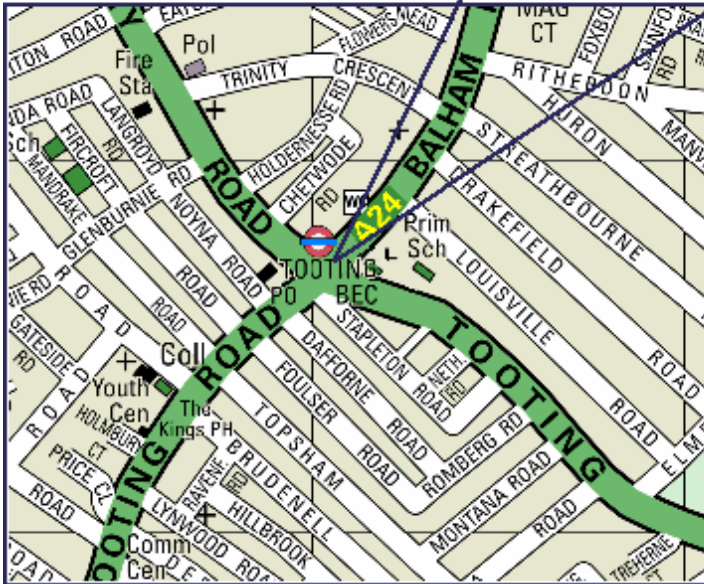

### BY BUS:

Bus Routes 355, 219, 155, 249, 57

For more information please visit

[www.tfl.gov.uk/buses/pdfdocs/s\\_west.pdf](http://www.tfl.gov.uk/buses/pdfdocs/s_west.pdf)

### CLOSEST TUBE STATION:

**TOOTING BEC (NORTHERN LINE)**

#### From North London

1. Chelsea bridge carry on straight over round about, along Queen's town road. Eventually you will face Clapham common, turn right then left and you will be driving in-between the common, at the main traffic lights turn right and carry on down past Clapham common tube, Balham tube then the road widens to a dual carriage way then as it becomes one lane we are situated opposite fitness first Gym.

2. Over Wandsworth Bridge at the round about take the 2nd exit (straight), go under flyover straight down Trinity Road (dual carriageway). You will go in between Wandsworth common, then straight on ( past a BP) when you get to Tooting Bec Tube station turn left and we are approx 200 yards on the left hand side.